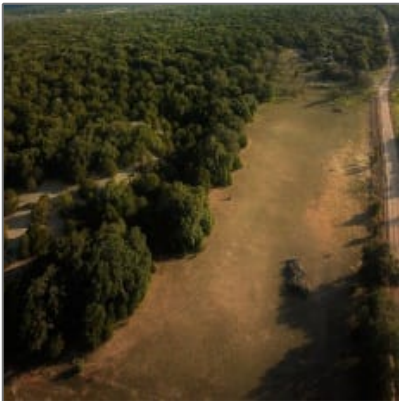

160 +/- Acres Mills County

- CR 412, Goldthwaite, Texas 76844

Basic [Details](#)

Property Type: **Farm/Ranch**

Listing Type: **For Sale**

Listing ID: **1067**

Price: **$520,000**

Acreage
(plus/minus): **160 Acre**

Features

☒ Ponds/Stock Tanks

Private Lake: **0 Acre**

☒ Windmill(s) ☒ Cattle Pen(s)

☒ Cross Fenced ☒ Fence

☒ Breath-taking
Panoramas

Windmill(s): **1**

Rural Electric: **Yes**

Ag Exempt: **Yes**

Address [Map](#)

Country: **US**

State: **TX**

County: **Mills**

City: **Goldthwaite**

Zipcode: **76844**

Street: **CR 412**

Longitude: **W99° 25' 44.8"**

Latitude: **N31° 26' 59.6"**